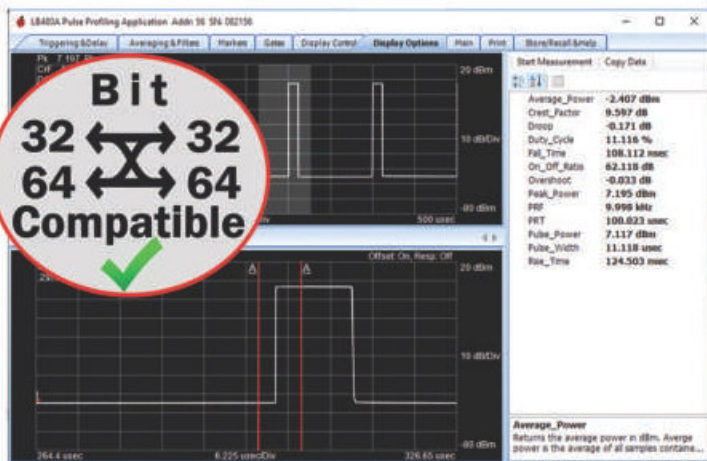

Continuous Measurements With No Drift

LB680A Power Sensor

Newly Updated - Better than Ever!

- Reliable Proven Hardware, Accurate & Fast
- Forward *and* Backward Version Compatibility
- New Drivers for Future Windows Compatibility
- Includes Software, Support Code & ATE Drivers